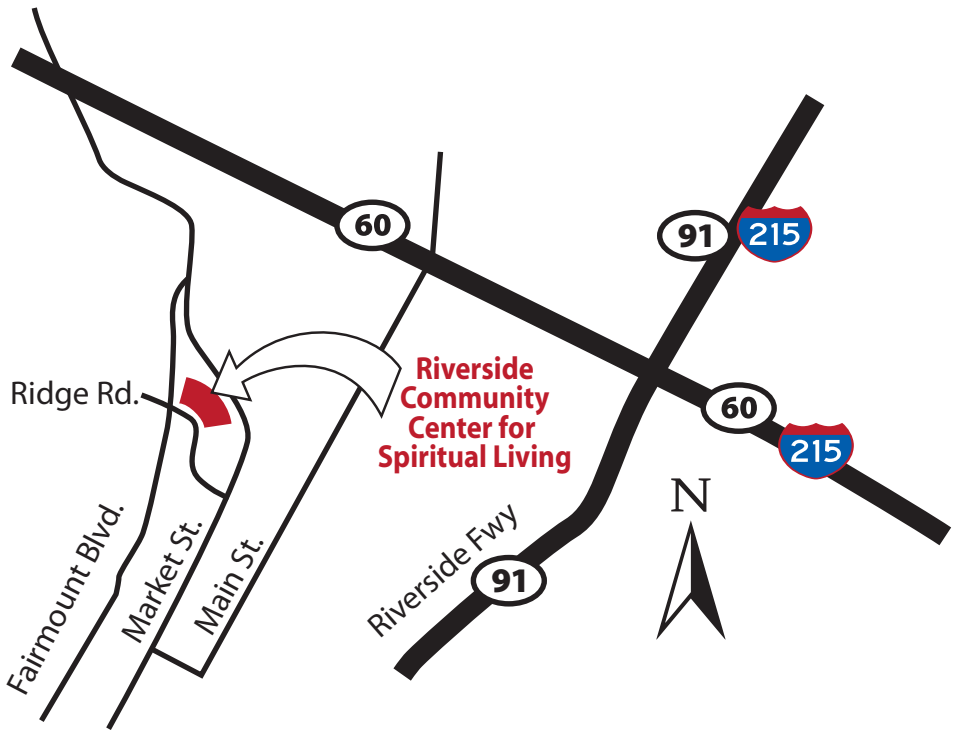

March 12, 2011 - 7:30PM
Riverside Community Center
for Spiritual Living
Riverside, California
(Fairmount Blvd. & Ridge Rd.)

\$25 (limited seating)

For information, visit our website at www.newthoughtfestival.com or call (951) 236-4592

Ridge Rd.

Fairmount Blvd.

Market St.

Main St.

Riverside Fwy

**Riverside
Community
Center for
Spiritual Living**

60

91

215

60

215

91